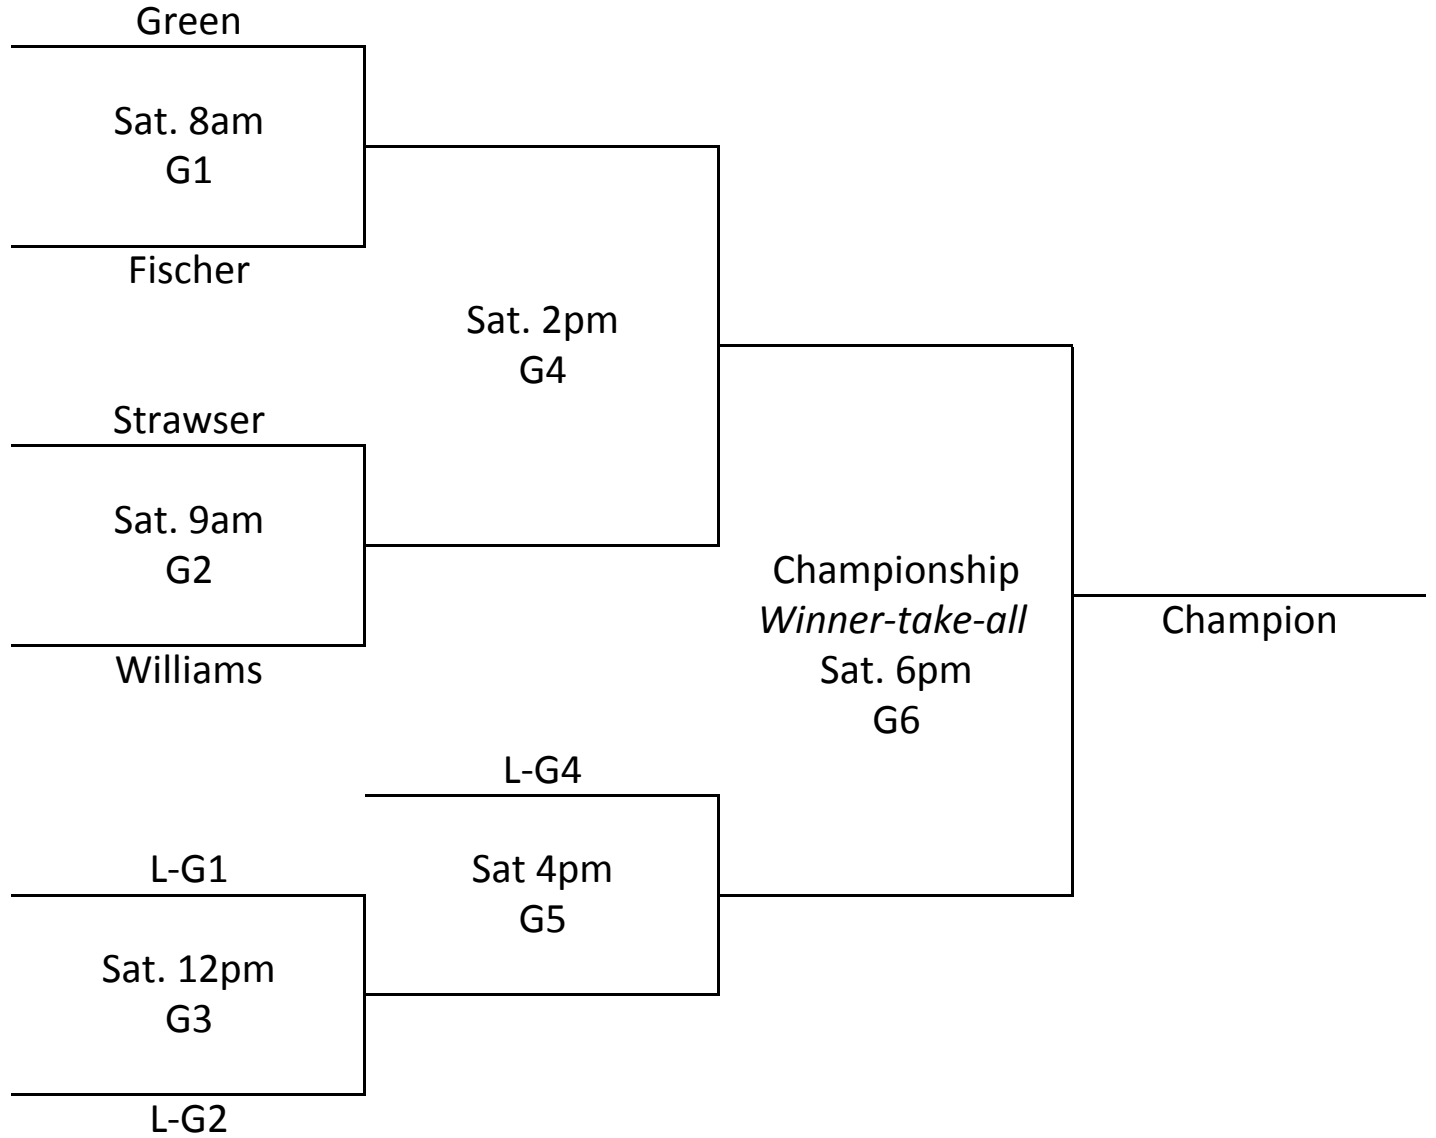

Boys

Team 1:	Guinn
Team 2:	Davis
Team 3:	Picon

- G1 Sat. 1pm
- G2 Sat. 2pm
- G3 Sat. 3pm
- G4 Sat. 4pm

Girls

Team 1:	Green
Team 2:	Strawser
Team 3:	Williams
Team 4:	Fischer

- G1 8am
- G2 9am
- G3 12pm
- G4 2pm
- G5 4pm
- G6 6pm

Boys

Team 1:	Sadler
Team 2:	Fox
Team 3:	Simpson
Team 4:	Blackford

- G1 10am
- G2 11am
- G3 1pm
- G4 3pm
- G5 5pm
- G6 7pm